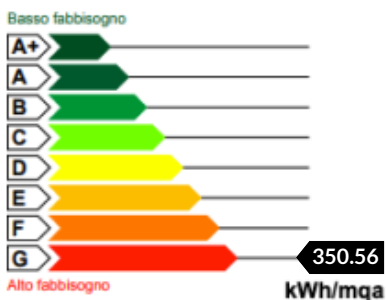

REFERENCE: T810

City	Rocca Pietore
Type	Villa / Casa Singola
Price	165.000,00 €

OVERVIEW

Building State	Discreto
Garden	NO
Elevator	NO
Heating	Autonomo

SQ. METERS

Commercial	150
------------	-----

FEATURES

Rooms	8
Bedrooms	2
Bathrooms	1
Balconies	NO
Garage	NO
Parking Spaces	NO
Floor	-
Total floors	-
Year	1900