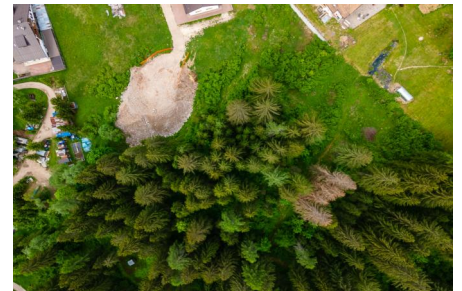

RIFERIMENTO: T0741

Città	Falcade
Tipologia	Area Artigianale / Commerciale
Prezzo	83.000,00 €

SCHEDA

Stato Immobile	-
Giardino	NO
Ascensore	NO
Riscaldamento	-

METRI QUADRI

Commerciali	1000

CARATTERISTICHE

Locali	0
Camere	0
Bagni	0
Balconi/Terrazzi	NO
Box	NO
Posti auto	Sì
Piano	-
Piani tot.	-
Anno	0

DESCRIZIONE

INFO: UFFICIO DI FALCADE TEL. 0437 599777 - RIF. FAL 23769

In Falcade, in the "craft area", a few steps from the village center and the famous "Piana" that characterizes it, we offer 2 building lots, with artisanal intended use, of about 1000 square meters. each, with the possibility of creating offices or laboratories for productive activities.

The request is € 83,000.00 for each lot.

For more information, do not hesitate to contact us on 0437 599777.

INFO: Dolomitissime di Falcade, Corso Roma, 76/78 - Tel. 0437 599777 - Mail falcade@dolomitissime.com - www.dolomitissime.com

Tel: +39 0437 1836166
falcade@dolomitissime.com