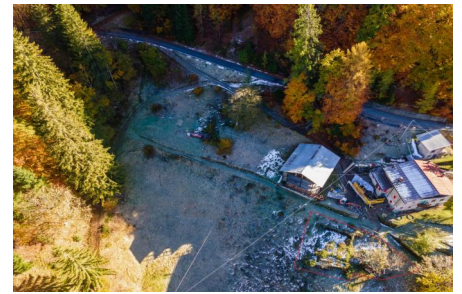

REFERENCE: T008

City	Alleghe
Type	Rustico / casale
Price	35.000,00 €

OVERVIEW

Building State	-
Garden	NO
Elevator	NO
Heating	Assente

SQ. METERS

Commercial	210

FEATURES

Rooms	0
Bedrooms	0
Bathrooms	0
Balconies	NO
Garage	NO
Parking Spaces	NO
Floor	0
Total floors	0
Year	0

DESCRIPTION

For information: 0437723805 - alleghe@dolomitissime.com - Ref. T008

Amidst the towering walls of the Dolomites, a unique opportunity is waiting to take shape: a building area, of more than 210 square meters of endless possibilities, is ready to welcome your dream of a mountain home.

This place is steeped in history, where an old barn has given way to allow you to create your version of a rustic mountain home. Wood, a witness to the past, will blend harmoniously with modern comfort, giving you a one-of-a-kind retreat.

The atmosphere of Tos di Alleghe is unique, an escape from the hustle and bustle of daily life. Here, tranquility reigns supreme, and the panorama over the northwest of Mount Civetta is a living painting.

The price is an invitation to realize your dreams without compromising your budget. This is not just a building area, but an opportunity to shape your dream: a single house in the heart of the Dolomites.

Imagine waking up every day surrounded by this beauty, breathing in the fresh air, and feeling the tranquility embrace you in the house you have created according to your taste and without compromise.

Tel: +39 0437 1836165
alleghe@dolomitissime.com