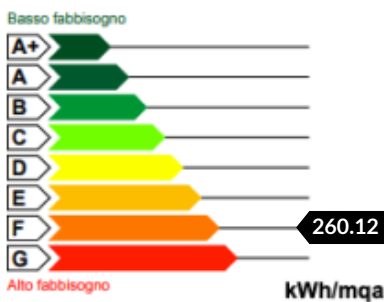

REFERENCE: T441

City	Rocca Pietore
Type	Appartamento
Price	153.000,00 €

OVERVIEW

Building State	Discreto
Garden	NO
Elevator	NO
Heating	Autonomo

SQ. METERS

Commercial	104

FEATURES

Rooms	4
Bedrooms	2
Bathrooms	1
Balconies	NO
Garage	NO
Parking Spaces	YES
Floor	T
Total floors	3
Year	1900